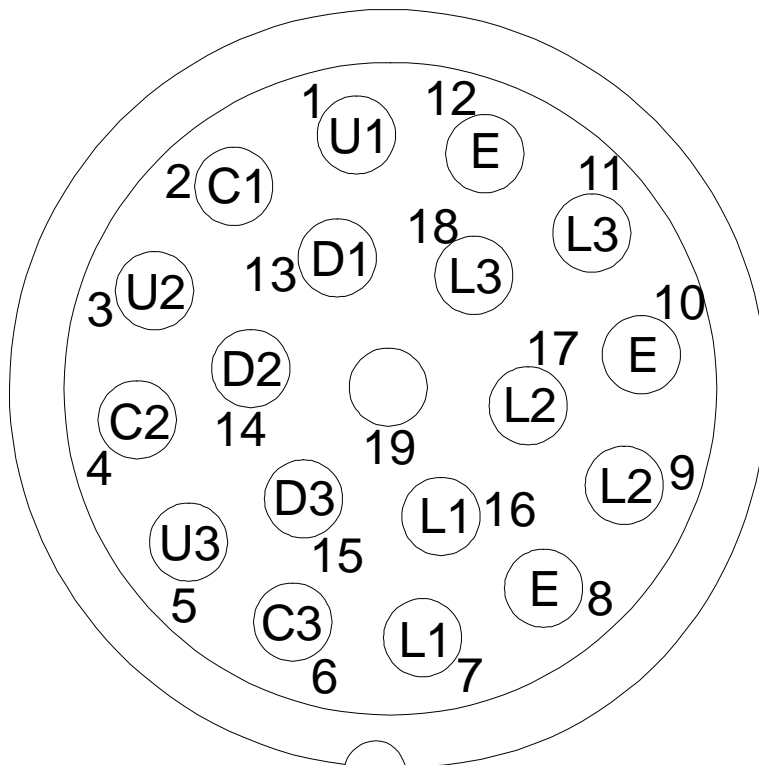

# CM6 & CM12 CHAIN HOIST CONTROLLER OUTLET TO MOTORS FEMALE 19 WAY SOCAPEX VIEW FROM FRONT

U = UP  
D = DOWN  
C = COMMON  
L1 = RED PHASE  
L2 = YELLOW PHASE  
L3 = BLUE PHASE  
E = EARTH